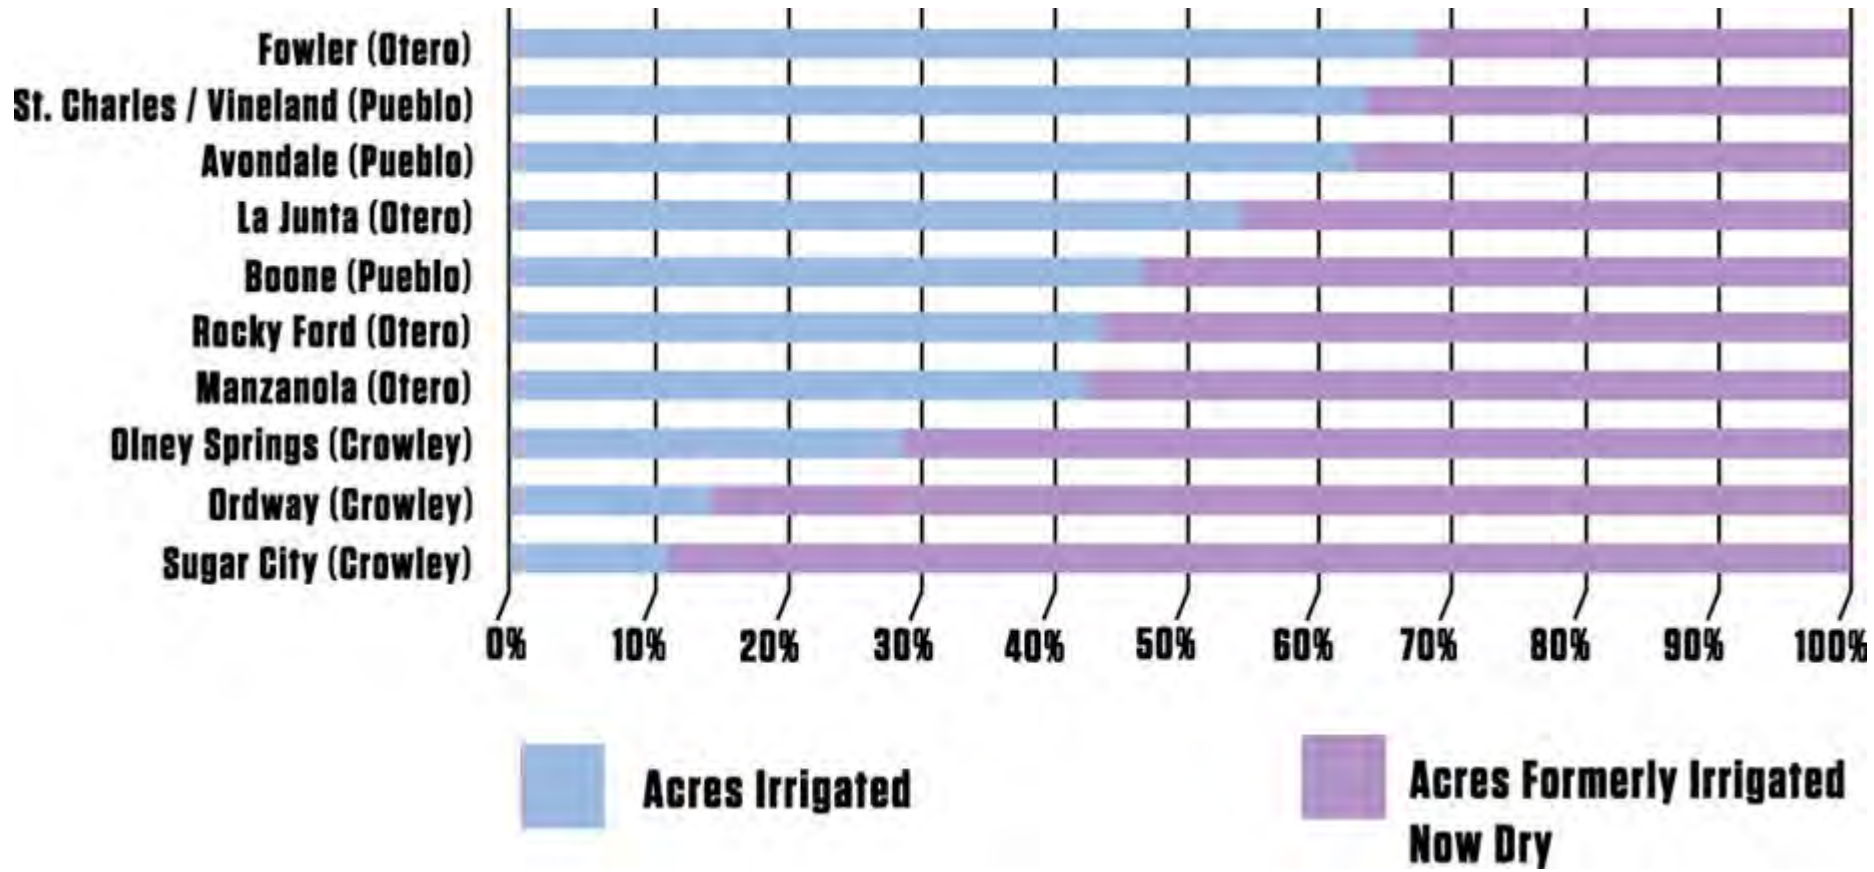

GOVERNANCE & MANAGEMENT

To be led by a committed and dynamic group of individuals who work within an internal structure that ensures excellence, commitment, and responsibility.

Palmer Land Trust - Lower Arkansas Valley Conservation Initiative

Source: Esri, DigitalGlobe, GeoEye, Earthstar Geographics, CNES/Airbus DS, USDA, USGS, AEX, Getmapping, Aerogrid, IGN, ICP, swisstopo, and the GIS User Community

-  Irrigated Farmland
-  Formerly Irrigated Farmland - Now Dry
-  Protected by Palmer
-  Protected by other Land Trusts