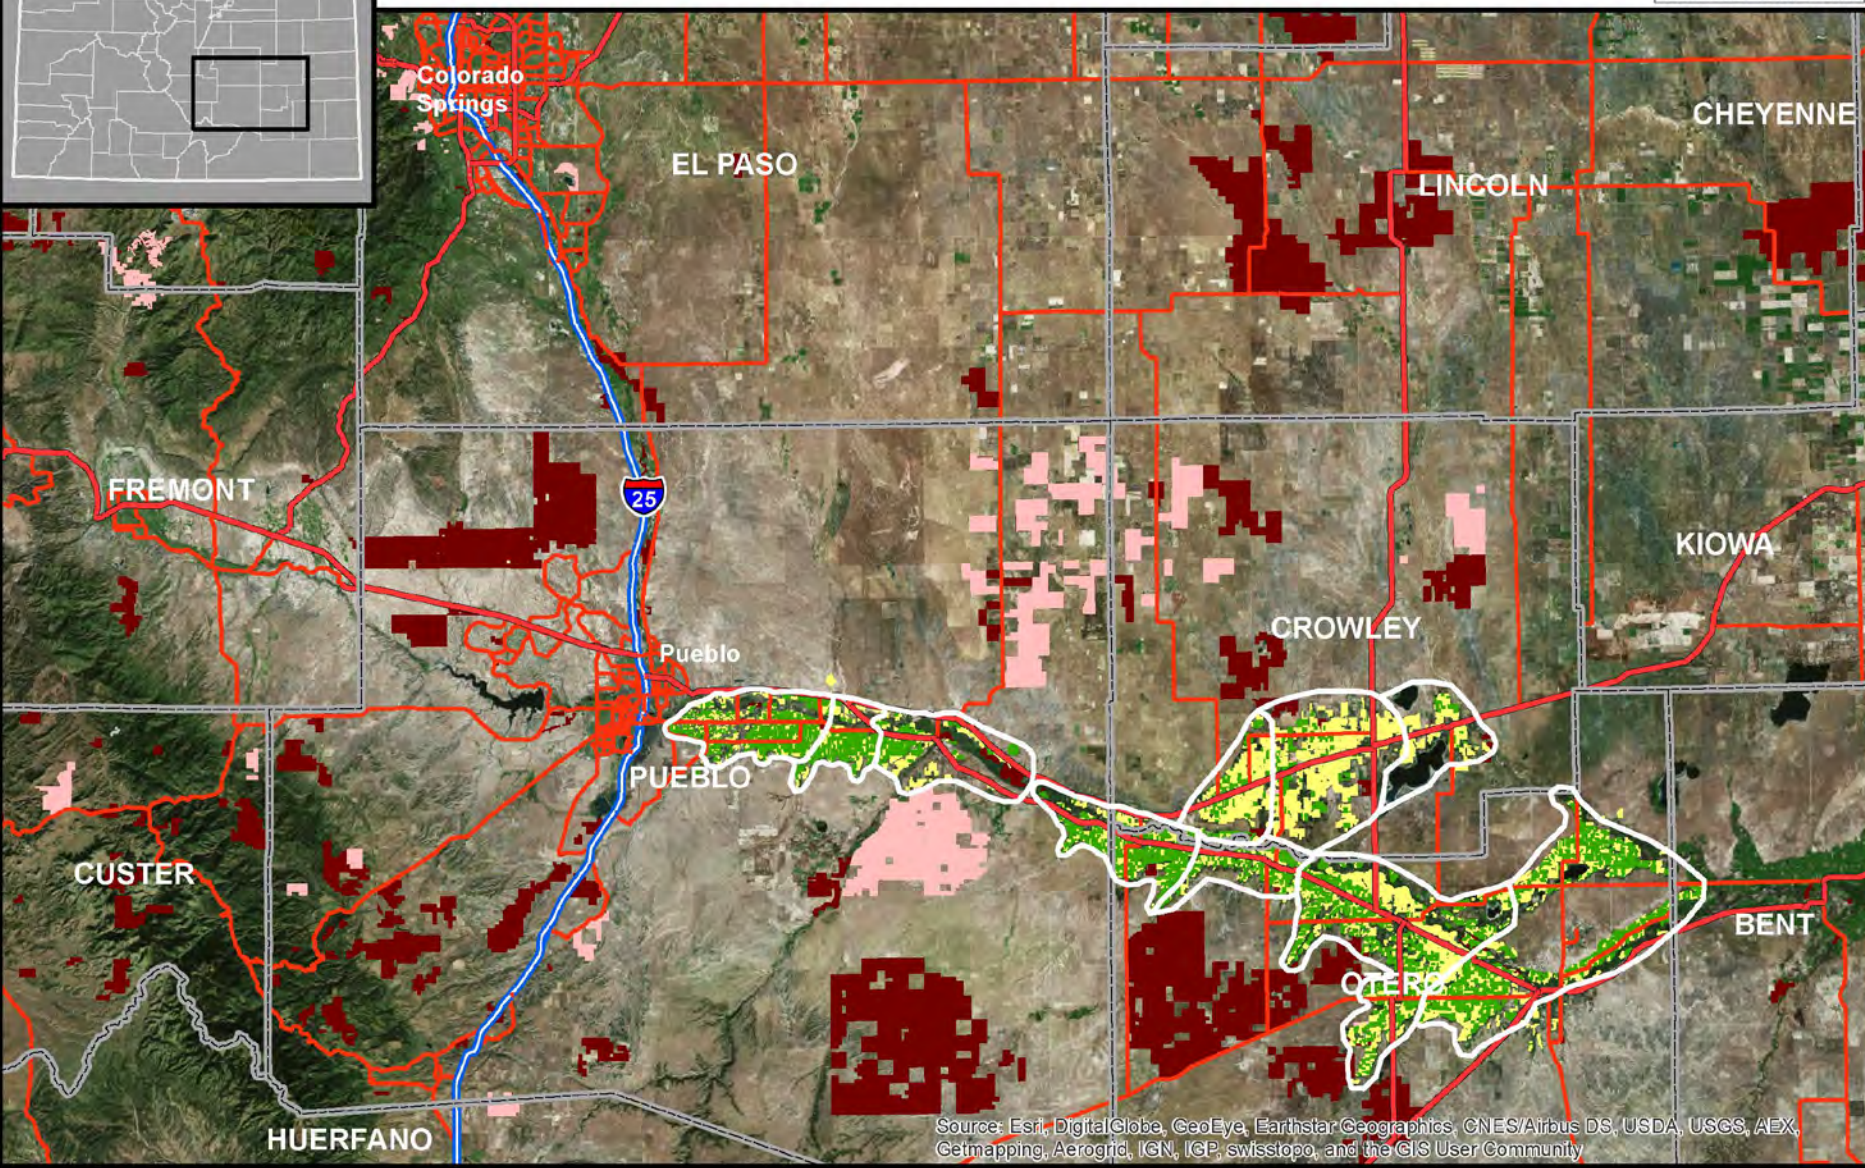

COMMUNITY

To elevate the importance of land as part of our regional identity, and land conservation as a priority for maintaining a high quality of life and a vibrant economy.

FINANCIAL RESPONSIBILITY

To develop the financial resources and financial stability to fulfill our goals and objectives.

GOVERNANCE & MANAGEMENT

To be led by a committed and dynamic group of individuals who work within an internal structure that ensures excellence, commitment, and responsibility.

Palmer Land Trust - Lower Arkansas Valley Conservation Initiative

Source: Esri, DigitalGlobe, GeoEye, Earthstar Geographics, CNES/Airbus DS, USDA, USGS, AEX, Getmapping, Aerogrid, IGN, ICP, swisstopo, and the GIS User Community

-  Irrigated Farmland
-  Formerly Irrigated Farmland - Now Dry
-  Protected by Palmer
-  Protected by other Land Trusts