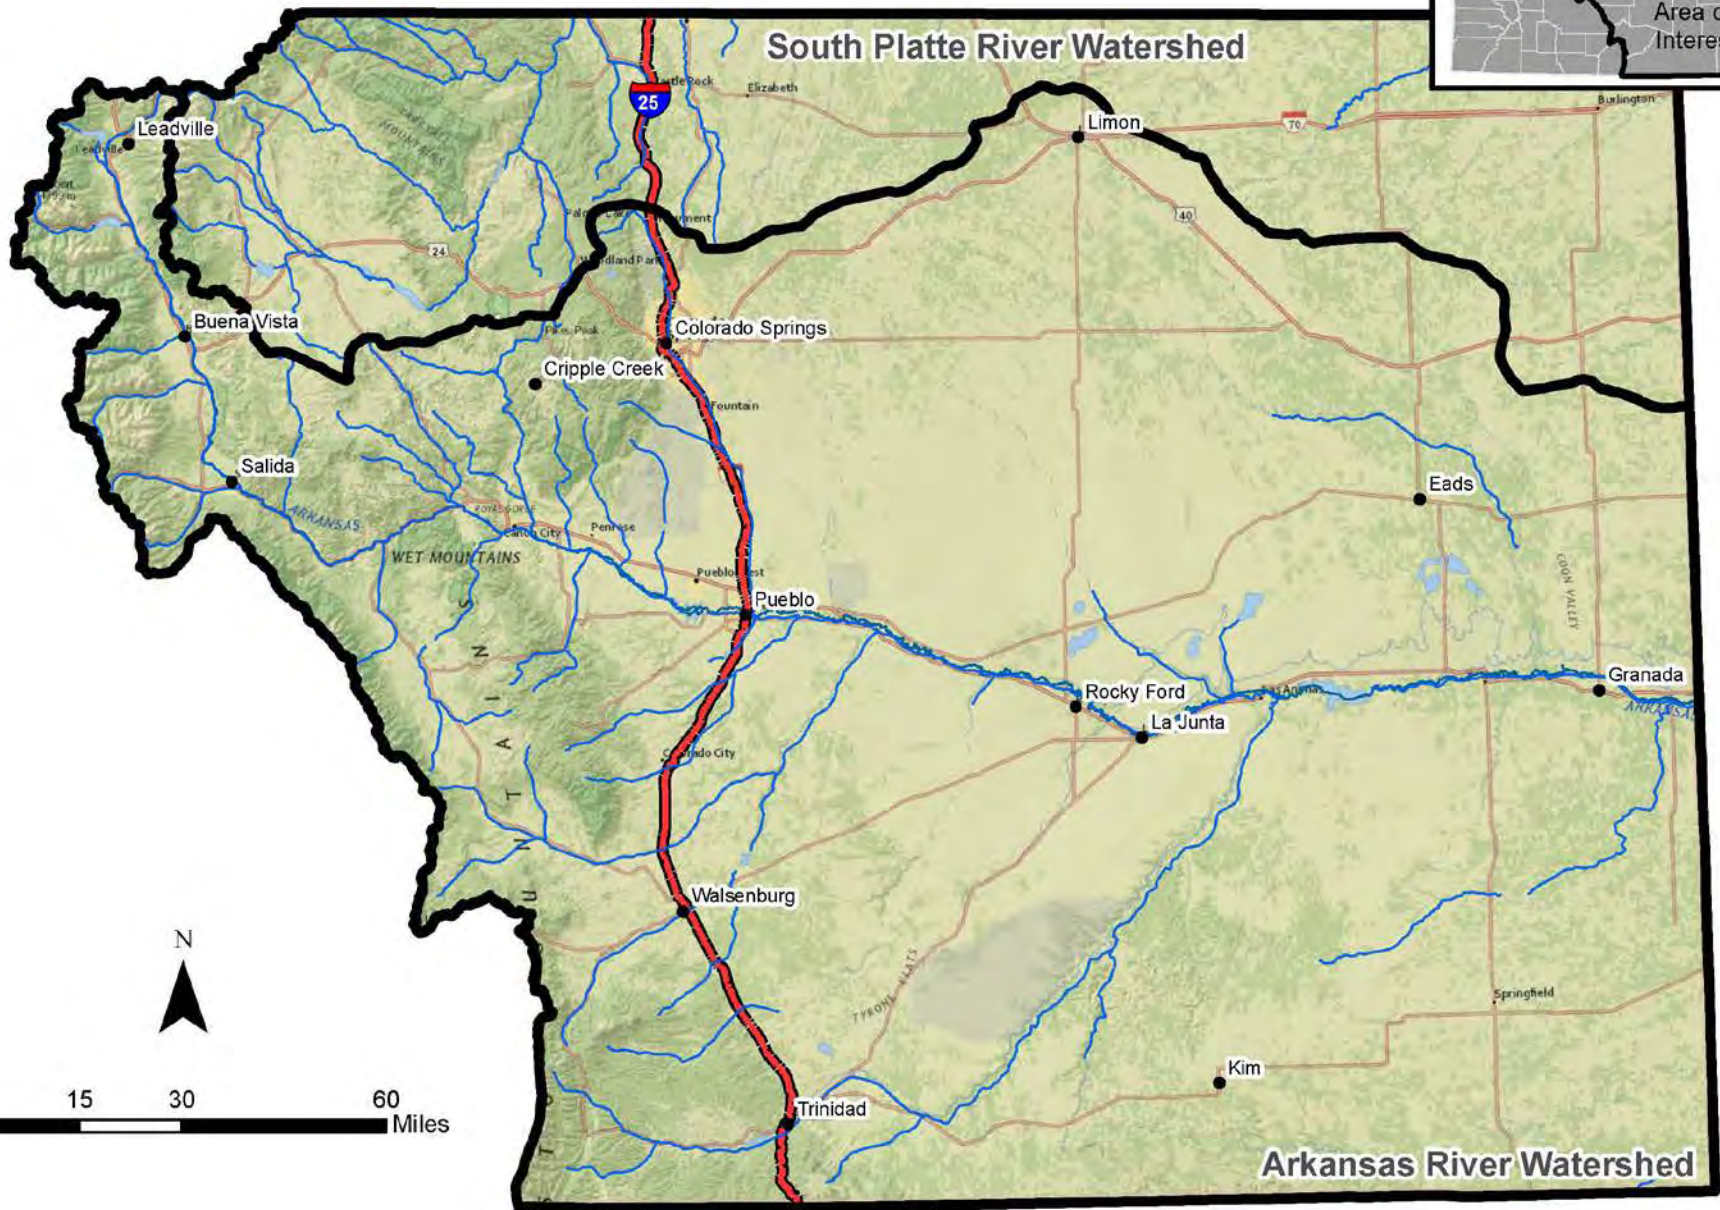

Palmer Land Trust

*Protecting Southern
Colorado's lands for
present and future
generations*

Arkansas River Watershed

VISION

A COMMUNITY UNITED
AROUND LAND AS ESSENTIAL
TO OUR IDENTITY, ECONOMY,
AND QUALITY OF LIFE

MISSION

TO PROTECT SOUTHERN
COLORADO'S LANDS FOR
PRESENT AND FUTURE
GENERATIONS

3 FOCUS AREAS

4 GOALS

LAND

To champion a region characterized by ample outdoor recreation opportunities, robust agricultural communities, and inspiring scenic vistas.