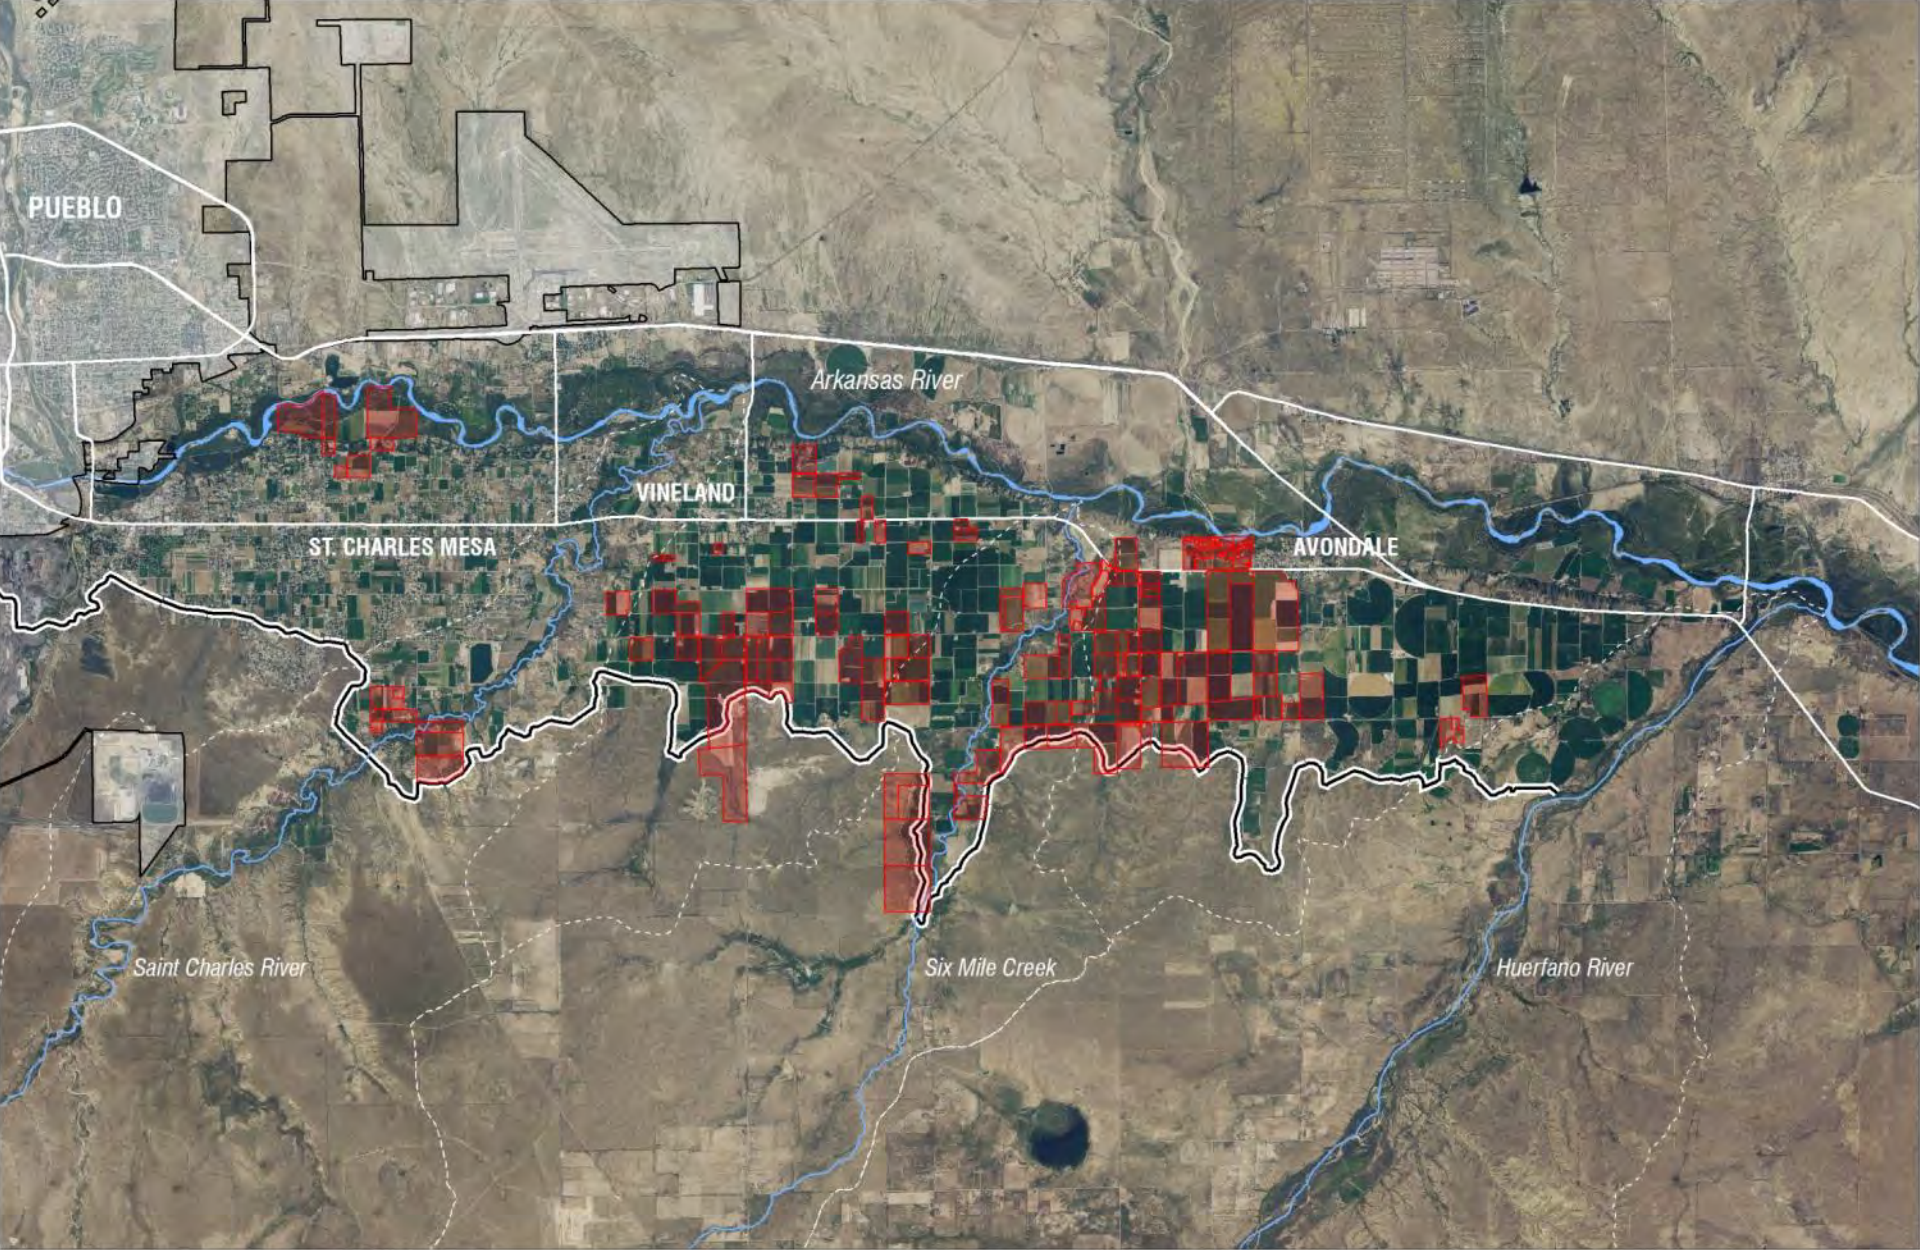

Source: Esri, DigitalGlobe, GeoEye, Earthstar Geographics, CNES/Airbus DS, USDA, USGS, AEX, Getmapping, Aerogrid, IGN, ICP, swisstopo, and the GIS User Community

-  Irrigated Farmland
-  Formerly Irrigated Farmland - Now Dry
-  Protected by Palmer
-  Protected by other Land Trusts

PERCENT IN POVERTY, 2011 TOTAL POPULATION

Source: U.S. Census Bureau, Small Area Income and Poverty Estimates (SAIPE) Program, Dec. 2012

Photo © John Wark, used with permission by Palmer Land Trust

grown with ROCKY MOUNTAIN WATER

COLORADO SUNSHINE

PUEBLO CHILE

BASE MAP
AERIAL IMAGERY AND MAIN GEOGRAPHICAL FEATURES

What We've Learned

- How we define “local” matters
- Strong agriculture is rooted in strong communities
- Farming and ranching are inextricably related
- It's complex – we need a broad network of problem solvers